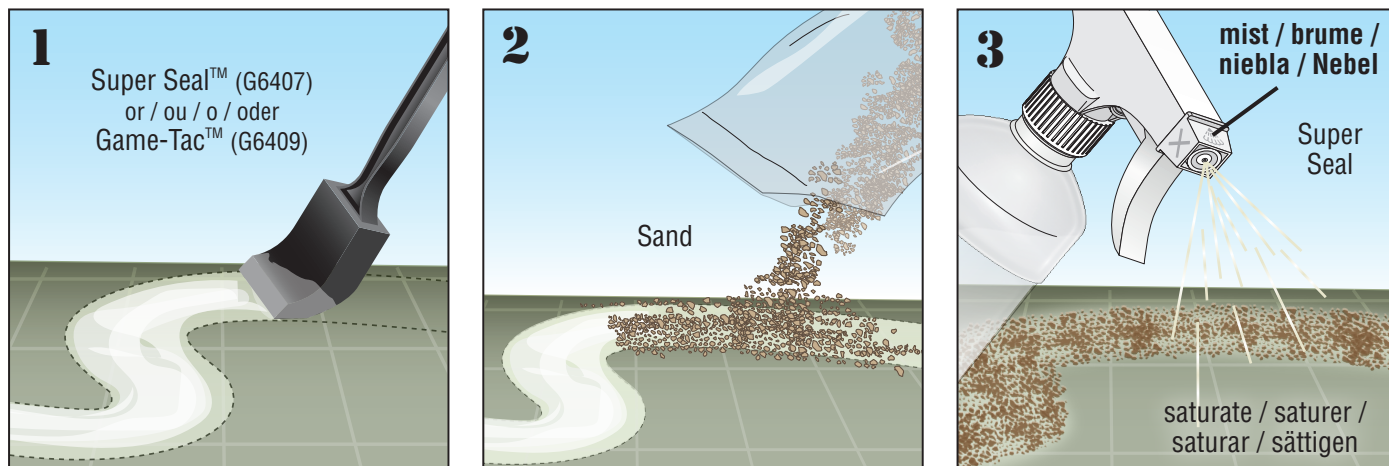

SAND

INSTRUCTIONS / INSTRUCTIONS / INSTRUCCIONES / ANWEISUNGEN

Quicksand / Sables mouvant / Arena movediza / Treibsand

ALLERGY CAUTION: Contains tree nut by-products. / **ALLERGIQUE ATTENTION :** Contient l'écrou arborescence sous-produits. / **PRECAUCIÓN ALERGIAS:** Contiene derivados de frutos secos. / **ALLERGIEWARNUNG:** Beinhaltet Baumnuss – Nebenprodukte.

MODELING AND CARE INFORMATION: This product suggests the use of materials that may stain or cause damage. Take care to cover project area and clothing appropriately. Follow recommendations for use and cleanup.